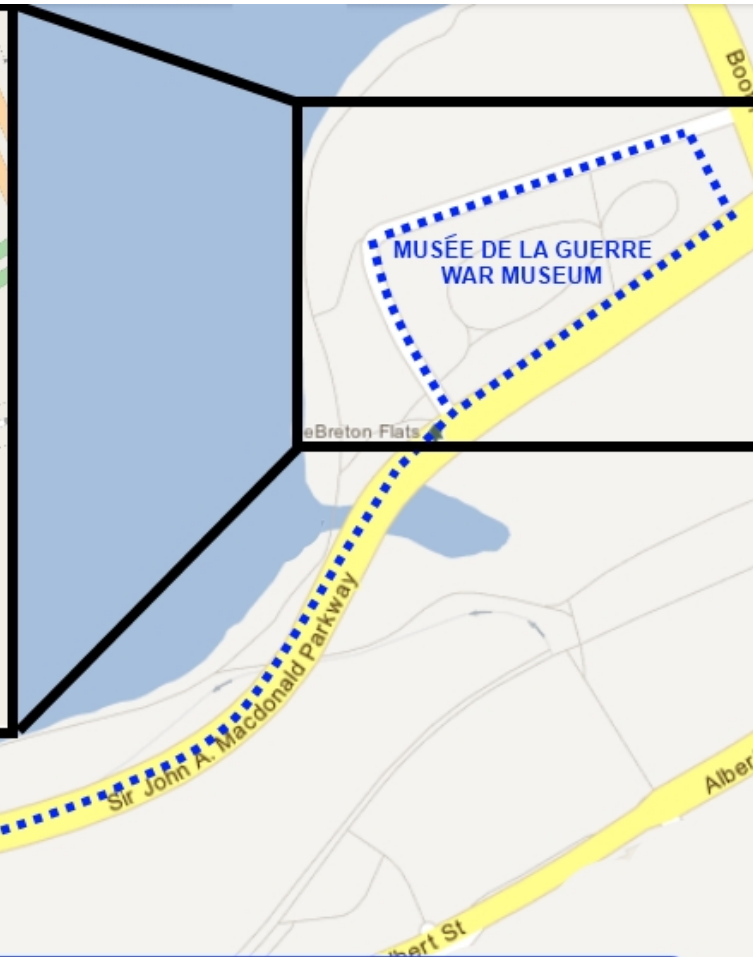

Ile Young
Merrill Island
Nichols Island

**TURNAROUND POINT
MARATHON (8 LAPS)
HALF MARATHON (4 LAPS)**

AID STATION

**TURNAROUND POINT
3K (1 LAP)**

**TURNAROUND POINT
5K (1 LAP)
10K (2 LAPS)**

**Marathon & Relays - 5.274K out and back x 8
Half Marathon - 5.274K out and back x 4
10K - 2.5K out and back x 2
5K - 2.5K out and back x 1
3K - 1.5K out and back x 1**